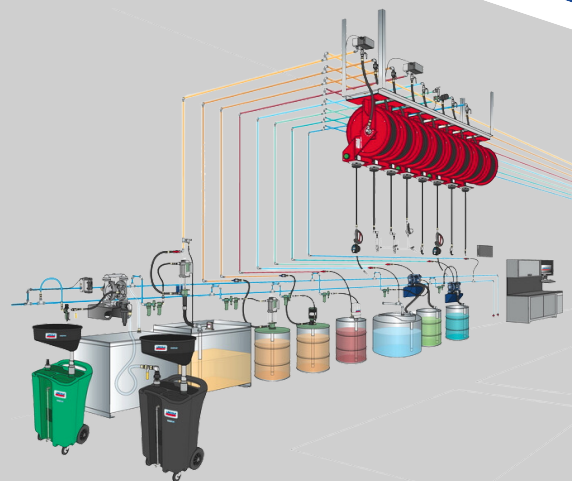

EXOTIC

AUTOMATION & SUPPLY

Exotic's extensive product portfolio offers solutions for all your lubrication needs.

LUBRICATION SOLUTIONS FOR VEHICLE SERVICE FACILITIES

PUMPING EQUIPMENT

HOSE REELS & METERS

FLUID MANAGEMENT SOFTWARE

FAST, SAFE, SIMPLE REEL INSTALLATION

Create a clean, professional-looking shop environment with Alemite's Reel Mounting System. The system utilizes a channel and bracket for fast, safe, and simple installation.

- 
AUTOMOTIVE REPAIR
- 
DEALERSHIP
- 
MOBILE LUBE TRUCKS

- 
MUNICIPALITIES
- 
PUBLIC/PRIVATE FLEETS
- 
TRANSIT FACILITIES

LUBRICATION SOLUTIONS FOR ANY SHOP

PUMPING EQUIPMENT

A wide range of oil, coolant and grease pumps that deliver exceptional performance, long service life and low maintenance cost to keep your operation running smoothly.

HOSE REELS & METERS

A full line of heavy duty hose reels, control valves & dispensing meters from industry leading brands to support every shops lubrication needs.

FLUID MANAGEMENT SOFTWARE

A complete offering of fluid inventory control and management systems. With a range of solutions from simple to advanced, these systems are available in models to suit various vehicle maintenance applications.