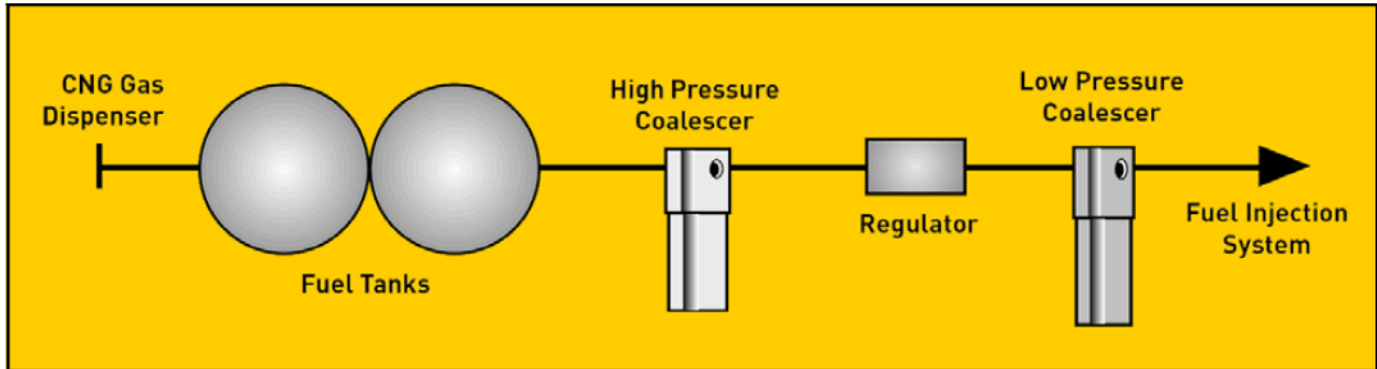

Coalescers & Filter Spec Sheet

H-Series, M-series & J-Series

H-Series

- ❖ Pressures up to 500 PSIG
- ❖ Coalescing, particulate and adsorption elements available
- ❖ Connections from 1/4" to 3"
- ❖ Flows from 10 to 1600 SCFM
- ❖ Optional indicators, gauges and drains
- ❖ Temperatures to 450°F

J-Series

- ❖ Pressures up to 5,000 PSIG
- ❖ Coalescing, particulate and adsorption elements available
- ❖ Connections from 1/2" to 1 1/2"
- ❖ Flows from 30 to 18,000 SCFM
- ❖ Temperatures to 350°F

Exotic Automation & Supply

- ❖ Installing a coalescer upstream of the high pressure regulator extends the system's life and reduces maintenance costs.
- ❖ A low pressure filter can also be used downstream of the regulator to protect other fuel injection system components.

Featured Product:

Parker FFC 112 Series

Removes moisture from a CNG/LP fuel system

Materials of Construction:

- ❖ Head: Anodized Aluminum
- ❖ Bowl: Anodized Aluminum
- ❖ Seals: Buna-N

Specs

Pressure	3600 psi, 4:1 burst strength
Temperature	225°F
Connection Size	1/4" NPT or 9/16" SAE
Drain	SAE 6
Weight	1.5 lbs. (0.68 kg)
Dimensions	4.75"L x 2.25"W (12cm x 5.7cm)
Elements	Finite Grade 6 (0.3 micron, 99.97%) or Finite Grade 10 (0.7 micron, 95%)